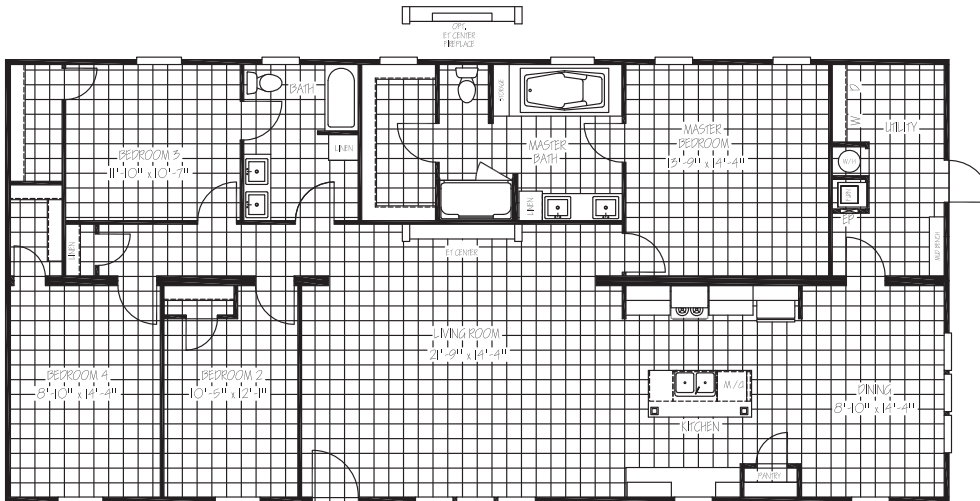

TITANIUM

PLAYER

TTM32644A | 32 x 64 | 1,920 sq. ft. | 4 Bed 2 Bath

EXTERIOR

- Low E Thermal Pane Windows w/Argon Gas
- Craftsman Style Front Door with Full View Storm
- Cottage Rear Door
- Vinyl Siding / Comp Roof
- 5" Lineal Trim FDS / Hitch
- 16" on Center 2x8 Floor Joist
- Vinyl Siding w/OSB Wrap and Vapor Barrier
- Smart Panel Insert w/Columns and Metal Wainscot

INSULATION

- R-38 Blown Fiberglass Roof (Formaldehyde Free)
- R-13 Fiberglass Insulation in Walls (Kraft Back)
- R-22 Fiberglass Insulation in Floors
- Thermal Zone II/ENERGY STAR

KITCHEN

- 42" Overhead Cabinet System
- 3/4" Hardwood Cabinet Doors
- Pendant Lights Over Island
- Lined Overhead Cabinets
- Lined Center Shelf in Base Cabinets
- Stainless Steel Farmhouse Sink
- Spring Loaded Faucet w/Sprayer
- Tile Backsplash