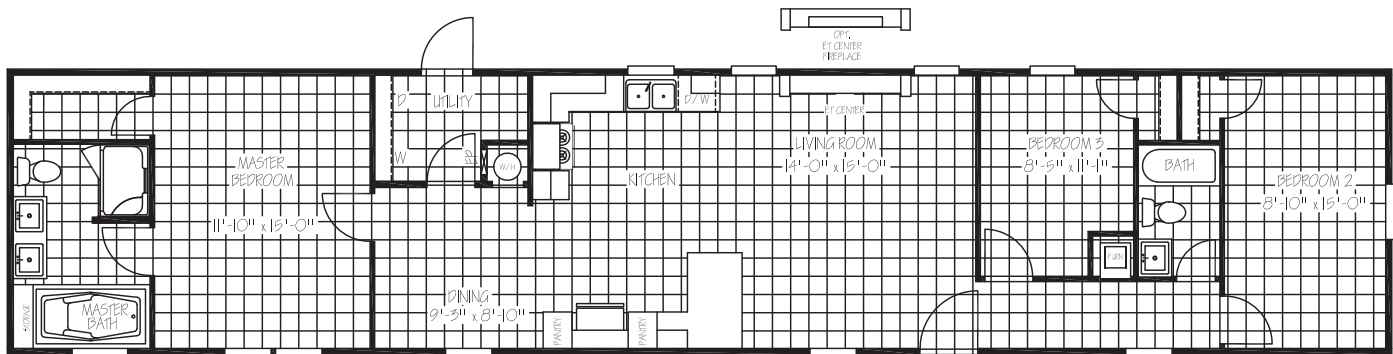

TITANIUM

OAKMONT TTM16763E | 16 x 76 | 1,191 sq. ft. | 3 Bed 2 Bath

EXTERIOR

- Low E Thermal Pane Windows w/Argon Gas
- Craftsman Style Front Door with Full View Storm
- Cottage Rear Door
- Vinyl Siding / Comp Roof
- 5" Lineal Trim FDS / Hitch
- 16" on Center 2x6 Floor Joist
- Vinyl Siding w/OSB Wrap and Vapor Barrier
- Insert Hitch End

INSULATION

- R-33 Blown Fiberglass Roof (Formaldehyde Free)
- R-13 Fiberglass Insulation in Walls (Kraft Back)
- R-22 Fiberglass Insulation in Floors
- Thermal Zone II/ ENERGY STAR

KITCHEN

- 42" Overhead Cabinet System
- 3/4" Hardwood Cabinet Doors
- Lined Overhead Cabinets
- Lined Center Shelf in Base Cabinets
- White Farmhouse Kitchen Sink
- Spring Loaded Faucet w/Sprayer

BATHS

- 72" Deck Tub W/Cab Door Access to Plumbing
- 48" Fiberglass Shower with Glass Doors
- Square China Sinks Both Baths
- 54" Fiberglass Tub/Shower in Guest Bath
- Brushed Nickel Metal Faucets w/Lever Handles
- Elongated Toilets