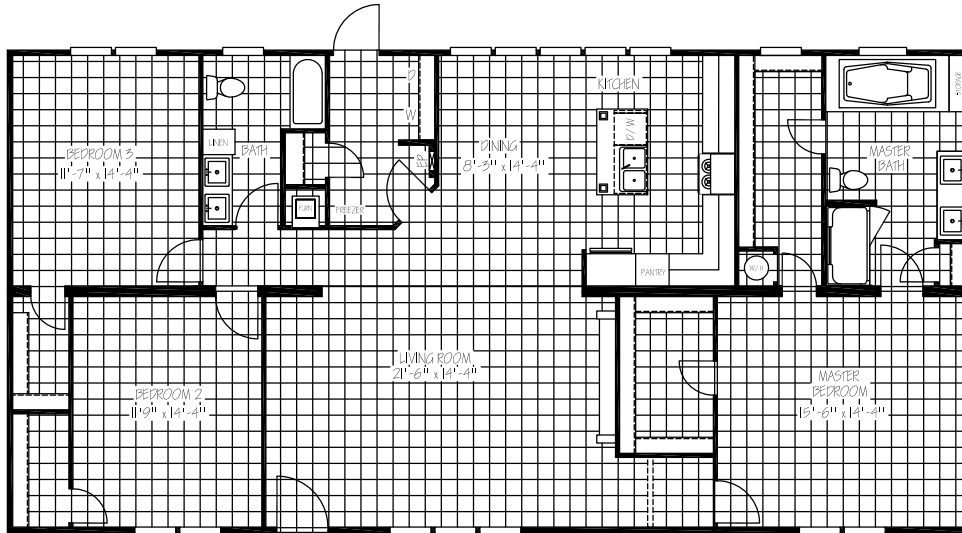

## PALMER

TTM32603A | 32 x 60 | 1,800 sq. ft. | 3 Bed 2 Bath

### EXTERIOR

- Low E Thermal Pane Windows w/Argon Gas
- Craftsman Style Front Door with Full View Storm
- Cottage Rear Door
- Vinyl Siding / Comp Roof
- 5" Lineal Trim FDS / Hitch
- 16" on Center 2x8 Floor Joist
- Vinyl Siding w/OSB Wrap and Vapor Barrier
- Smart Panel Insert w/Columns and Metal Wainscot