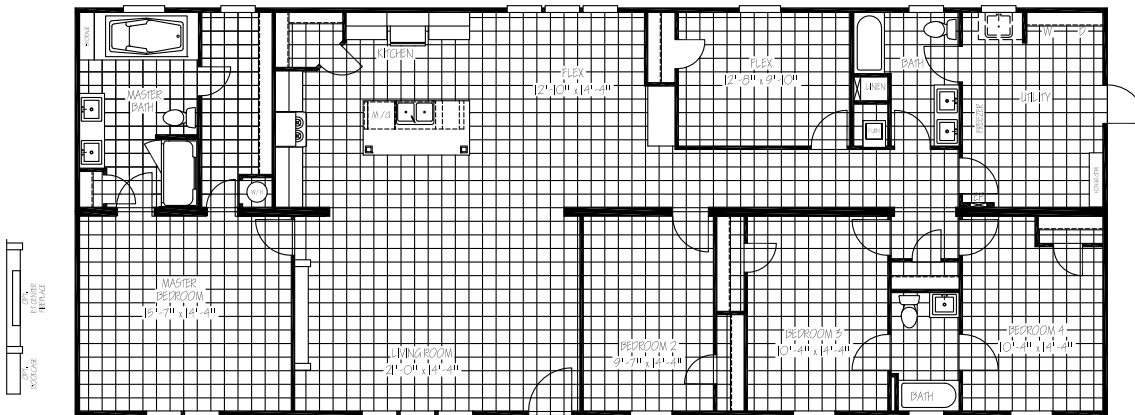

TITANIUM

HOGAN

TTM32765A | 32 x 76 | 2,280 sq. ft. | 5 Bed 3 Bath

POPULAR OPTIONS

- A/C Disconnect
- 60" Jetcoat Shower
- Carbon Grey Trim Package
- 50 Gallon Water Heater
- 100 AMP Electric Panel Box
- Gas Furnace/Gas Range
- Microwave Over Range
- Smart Panel Siding with Trim Around All Windows
- Wind Zone 2
- Barnwood Doors
- Additional Ceiling Fan (MBR)
- Ceiling Beams
- Entertainment Center with Electric Fireplace
- Bookcase by Entertainment Center

EXTERIOR

- Low E Thermal Pane Windows w/Argon Gas
- Craftsman Style Front Door with Full View Storm
- Cottage Rear Door
- Vinyl Siding / Comp Roof
- 5" Lineal Trim FDS / Hitch
- 16" on Center 2x8 Floor Joist
- Vinyl Siding w/OSB Wrap and Vapor Barrier
- Smart Panel Insert w/Columns and Metal Wainscot