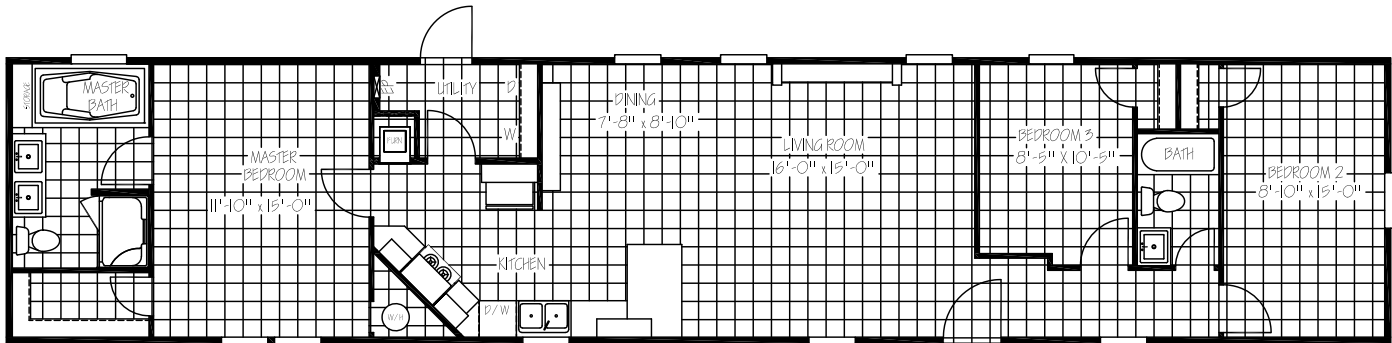

TITANIUM

BAYTOWN

TTM16763B | 16 x 76 | 1,191 sq. ft. | 3 Bed 2 Bath

EXTERIOR

- Low E Thermal Pane Windows w/Argon Gas
- Craftsman Style Front Door with Full View Storm
- Cottage Rear Door
- Vinyl Siding / Comp Roof
- 5" Lineal Trim FDS / Hitch
- 16" on Center 2x6 Floor Joist
- Vinyl Siding w/OSB Wrap and Vapor Barrier
- Insert Hitch End

INSULATION

- R-33 Blown Fiberglass Roof (*Formaldehyde Free*)
- R-13 Fiberglass Insulation in Walls (*Kraft Back*)
- R-22 Fiberglass Insulation in Floors
- Thermal Zone II/ ENERGY STAR

KITCHEN

- 42" Overhead Cabinet System
- 3/4" Hardwood Cabinet Doors
- Lined Overhead Cabinets
- Lined Center Shelf in Base Cabinets
- White Farmhouse Kitchen Sink
- Spring Loaded Faucet w/Sprayer

BATHS

- 72" Deck Tub W/Cab Door Access to Plumbing
- 48" Fiberglass Shower with Glass Doors
- Square China Sinks Both Baths
- 54" Fiberglass Tub/Shower in Guest Bath
- Brushed Nickel Metal Faucets w/Lever Handles
- Elongated Toilets