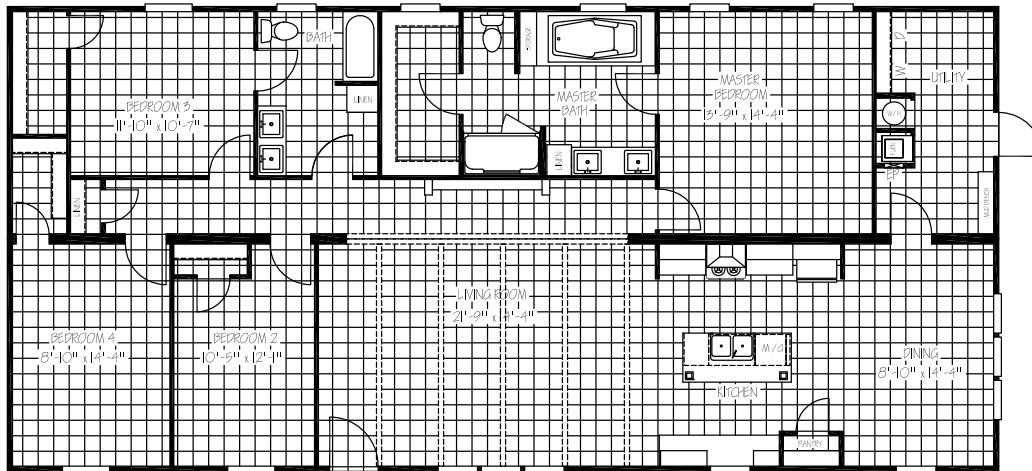

TITANIUM

PLAYER

TTM32644A | 32 x 64 | 1,920 sq. ft. | 4 Bed 2 Bath

KITCHEN

- 42" Overhead Cabinet System
- 3/4" Hardwood Cabinet Doors
- Lined Overhead Cabinets
- Lined Center Shelf in Base Cabinets
- Brushed Nickel Lever Handles Interior Doors
- Stainless Steel Kitchen Sink - Farmhouse
- Spring Loaded Faucet

BATHS

- Dual Ceramic Lavs in Master & Guest
- 54" Fiberglass Tub/Shower in Guest Bath
- Brushed Nickel Metal Faucets w/Lever Handles
- Elongated Toilets
- Master Bath Mirror Trim
- 60" FG Shower w/ Door in Master