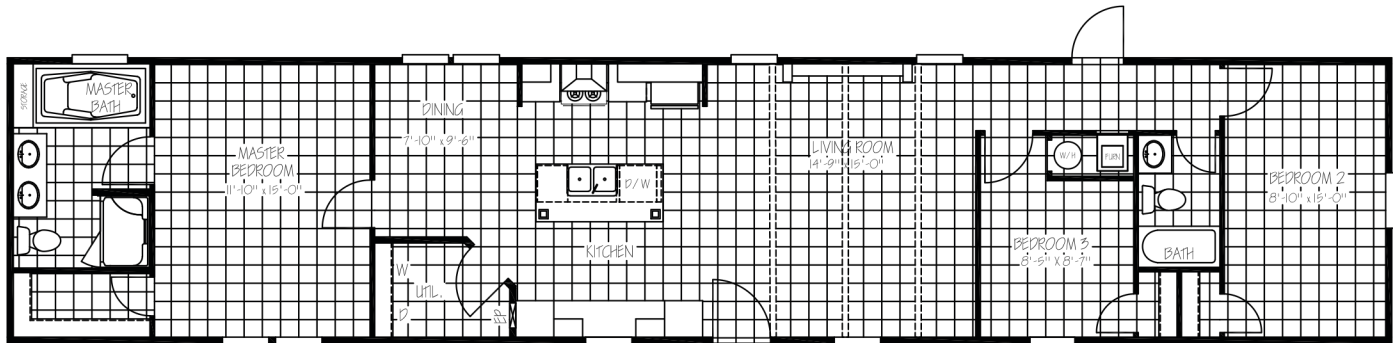

## CYPRESS

TTM16763C | 16 x 76 | 1,191 sq. ft. | 3 Bed 2 Bath

### KITCHEN

- 42" Overhead Cabinet System
- 3/4" Hardwood Cabinet Doors
- Lined Overhead Cabinets
- Lined Center Shelf in Base Cabinets
- Brushed Nickel Lever Handles Interior Doors
- White Farmhouse Kitchen Sink
- Spring Loaded Faucet

### BATHS

- 72" Deck Tub W/Cab Door Access to Plumbing
- 48" Fiberglass Shower with Glass Doors
- Dual Ceramic Lavs in Master
- 54" Fiberglass Tub/Shower in Guest Bath
- Brushed Nickel Metal Faucets w/Lever Handles
- Elongated Toilets
- Master Bath Mirror Trim