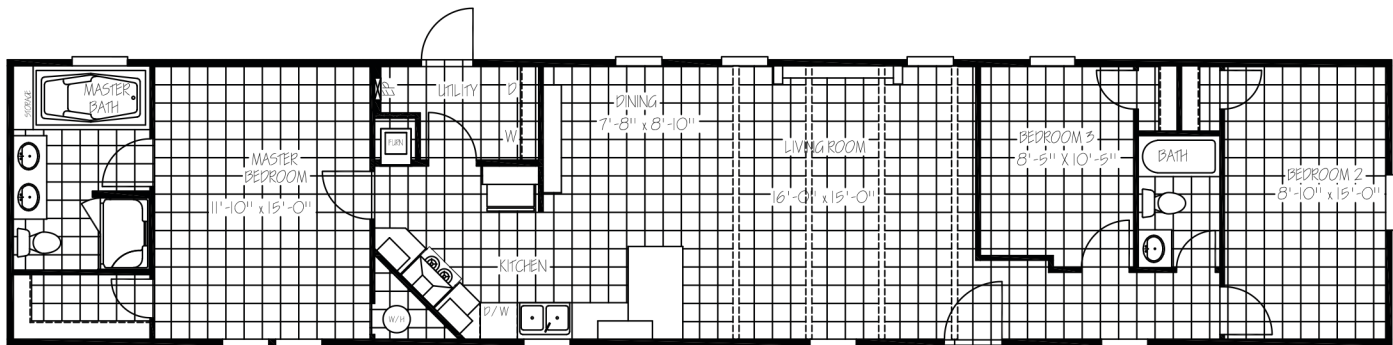

## BAYTOWN

TTM16763B | 16 x 76 | 1,191 sq. ft. | 3 Bed 2 Bath

### KITCHEN

- 42" Overhead Cabinet System
- 3/4" Hardwood Cabinet Doors
- Lined Overhead Cabinets
- Lined Center Shelf in Base Cabinets
- Brushed Nickel Lever Handles Interior Doors
- White Farmhouse Kitchen Sink
- Spring Loaded Faucet

### BATHS

- 72" Deck Tub W/Cab Door Access to Plumbing
- 48" Fiberglass Shower with Glass Doors
- Dual Ceramic Lavs in Master
- 54" Fiberglass Tub/Shower in Guest Bath
- Brushed Nickel Metal Faucets w/Lever Handles
- Elongated Toilets
- Master Bath Mirror Trim