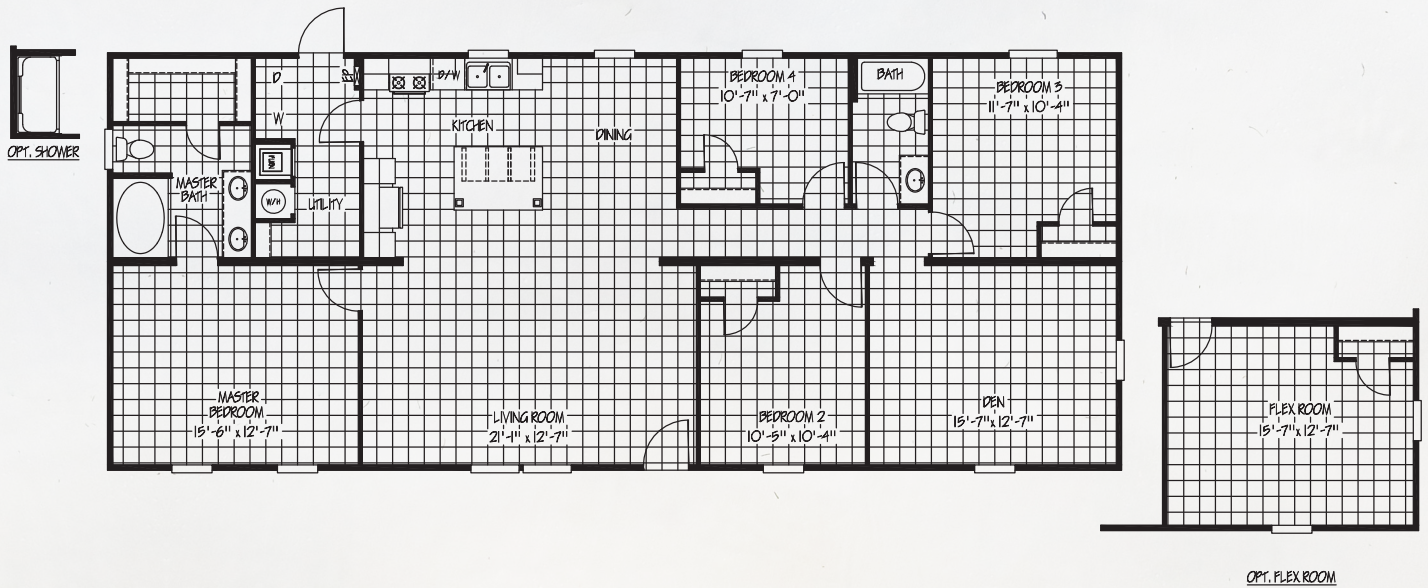

ROSEWOOD

MODEL: **FAC28644A** | **28X64** | **1685 SQ. FT.** | **4 BED 2 BATH**

STANDARD FEATURES

- Hardwood Cabinet Doors
- Lino Through Out
- Dishwasher
- 54" Fiberglass Tub Guest Bath
- China Sinks in Both Baths
- Double Sinks Master Bath
- Elongated Toilets
- 2" Mini Blinds Throughout
- Master Water Shut Off
- Ceiling Fan Living Room
- 60" Fiberglass Garden Tub/Shower Combo in Master Bath
- R21-11-11 Fiberglass Insulation
- LOW E Thermal Pane Windows
- Shutters Front Door Side
- 16" on Center Floor Joist
- OSB w/ Vinyl Siding
- Whole House Wrap
- Dormer

OPTIONS AVAILABLE

- Wind Zone II
- Thermal Zone 3 ((R30-11-22))
- Smart Panel Siding
- Gas Furnace / Gas Range
- 5th bedroom
- 60" Fiberglass Shower Master Bath