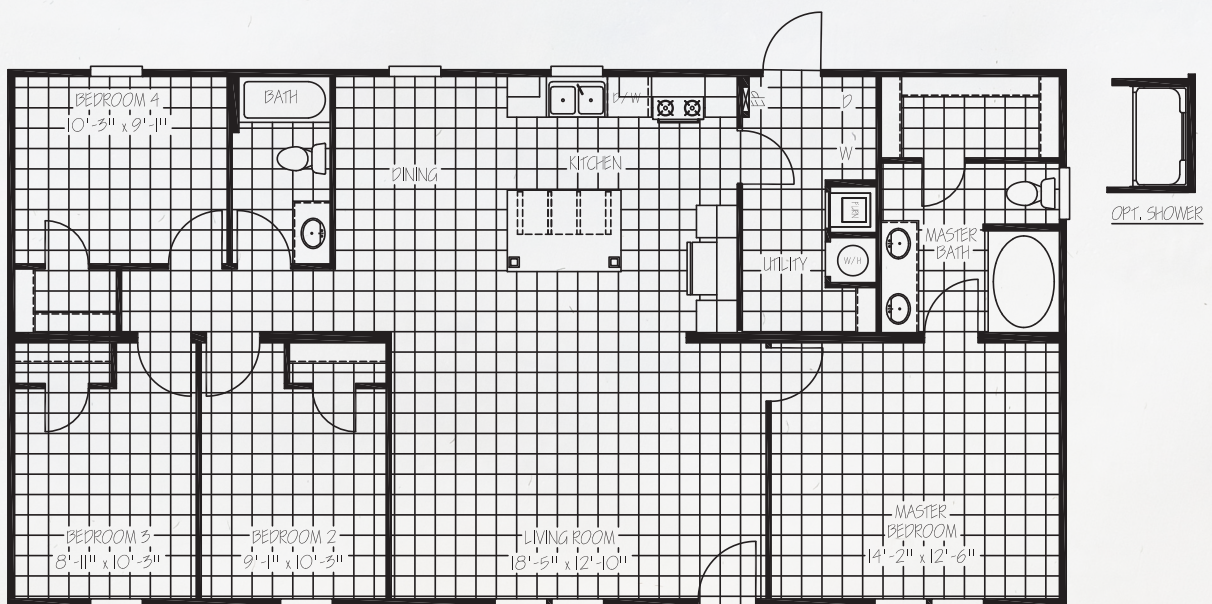

# BAHA

MODEL: **FAC28524A** | **28X52** | **1369 SQ. FT.** | **4 BED 2 BATH**

## STANDARD FEATURES

HARDWOOD CABINET DOORS  
 LINO THROUGH OUT  
 DISHWASHER  
 54" FIBERGLASS TUB GUEST BATH  
 CHINA SINKS IN BOTH BATHS  
 DOUBLE SINKS MASTER BATH

ELONGATED TOILETS  
 2" MINI BLINDS THROUGHOUT  
 MASTER WATER SHUT OFF  
 CEILING FAN LIVING ROOM  
 R21-11-11 FIBERGLASS INSULATION  
 LOW E THERMAL PANE WINDOWS

DORMER  
 SHUTTERS FRONT DOOR SIDE  
 16" ON CENTER FLOOR JOIST  
 OSB W/HOUSE WRAP ON VINYL SIDED HOMES  
 60" FIBERGLASS GARDEN TUB/SHOWER COMBO  
 IN MASTER BATH