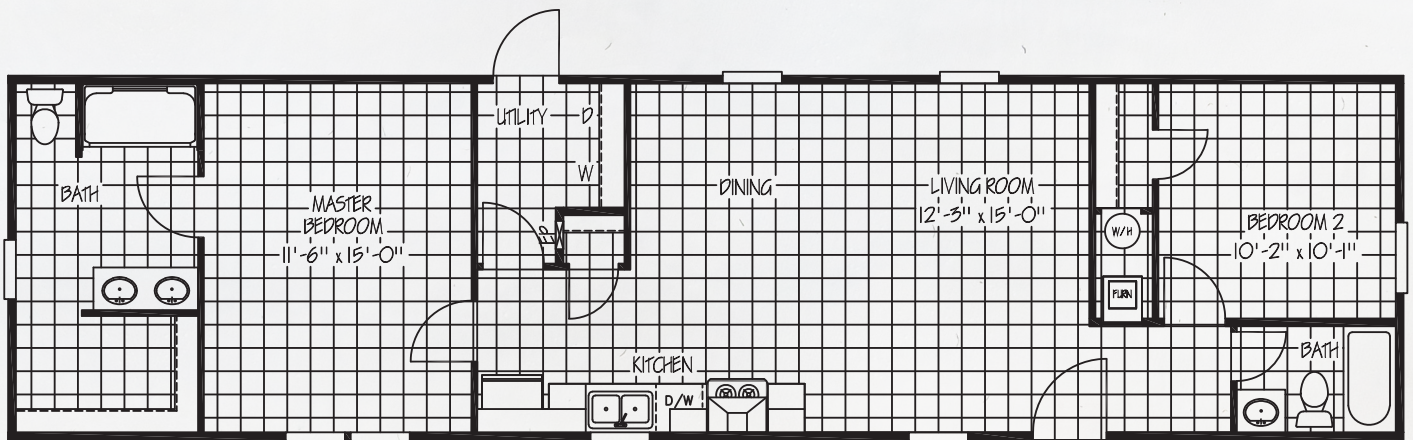

MOLLY

MODEL: **FAC16602A** | **16X60** | **940 SQ. FT.** | **2 BED 2 BATH**

STANDARD FEATURES

HARDWOOD CABINET DOORS

6 DOOR PANTRY

LINO THROUGH OUT

DISHWASHER

60" FIBERGLASS SHOWER MASTER BATH

54" FIBERGLASS TUB/SHOWER GUEST BATH

CHINA SINKS IN BOTH BATHS

DOUBLE SINKS MASTER BATH

ELONGATED TOILETS

2" MINI BLINDS THROUGHOUT

MASTER WATER SHUT OFF

CEILING FAN LIVING ROOM

OSB W/HOUSE WRAP ON VINYL SIDED HOMES