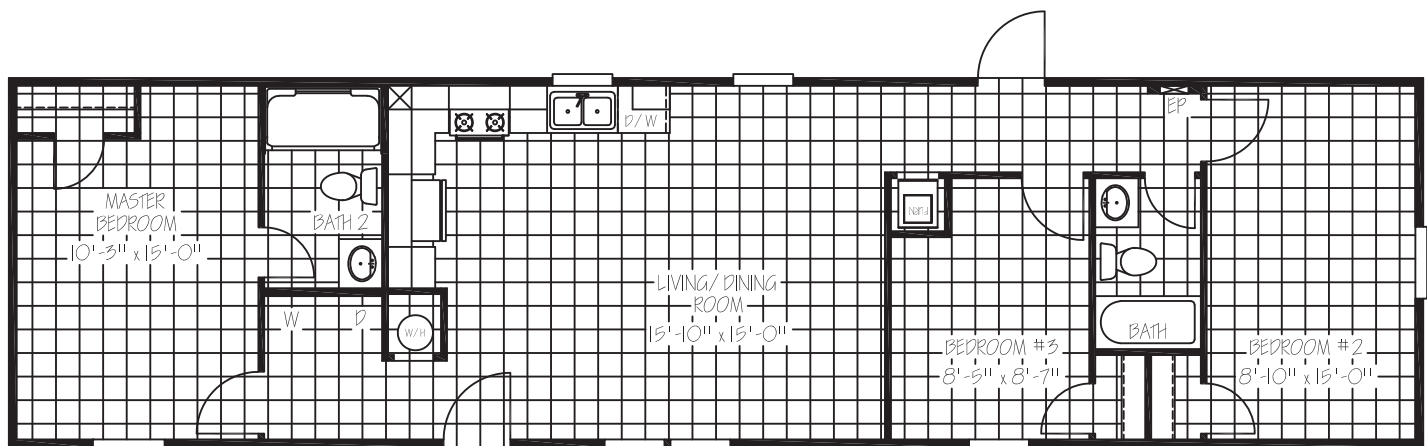

CANNONBALL

MODEL: FAC16603A | 16X60 | 940 SQ. FT. | 3 BED 2 BATH

COME AND ORDER IT!

STANDARD FEATURES

Hardwood Cabinet Doors

Lino Through Out

Dishwasher

60" Fiberglass Shower Master Bath

54" Fiberglass Tub/Shower Guest Bath

China Sinks In Both Baths

Elongated Toilets

2" Mini Blinds Throughout

Master Water Shut Off

Ceiling Fan Living Room

R21-11-11 Fiberglass Insulation

OSB with House Wrap On Vinyl Sided Homes

Low E Thermal Pane Windows

Shutters Hitch And Front Door Side

16" On Center Floor Joist

OPTIONS AVAILABLE

Wind Zone II

Thermal Zone 3 ((R30--11-22))

Smart Panel Siding

Gas Furnace / Gas Range